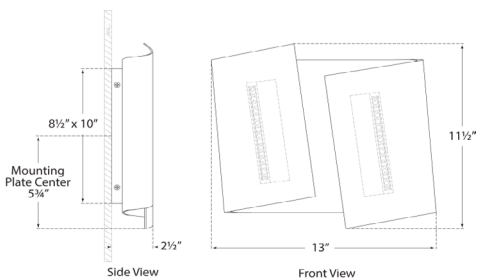

Piel Left Twisted Sconce

KW2630BZ

Materials Shown

Bronze

Available in

Antique-Burnished Brass

Bronze

Pewter

Dimensions

O/A Height: 11.5"

Width: 13"

Extension: 2.5"

Backplate: 8.5" x 10" Rectangle

Socket

Dedicated LED

Wattage

20w (1600lm)

Weight

9lbs