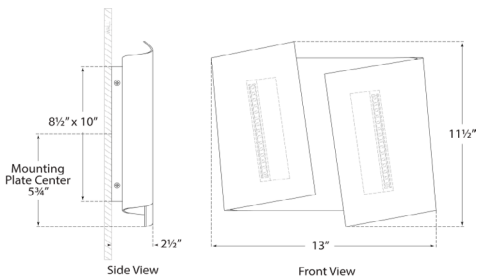

Piel Left Twisted Sconce

KW2630AB

Materials Shown

Antique-Burnished Brass

Available in

**Antique-Burnished Brass
Bronze
Pewter**

Dimensions

O/A Height: 11.5"

Width: 13"

Extension: 2.5"

Backplate: 8.5" x 10" Rectangle

Socket

Dedicated LED

Wattage

20w (1600lm)

Weight

9lbs