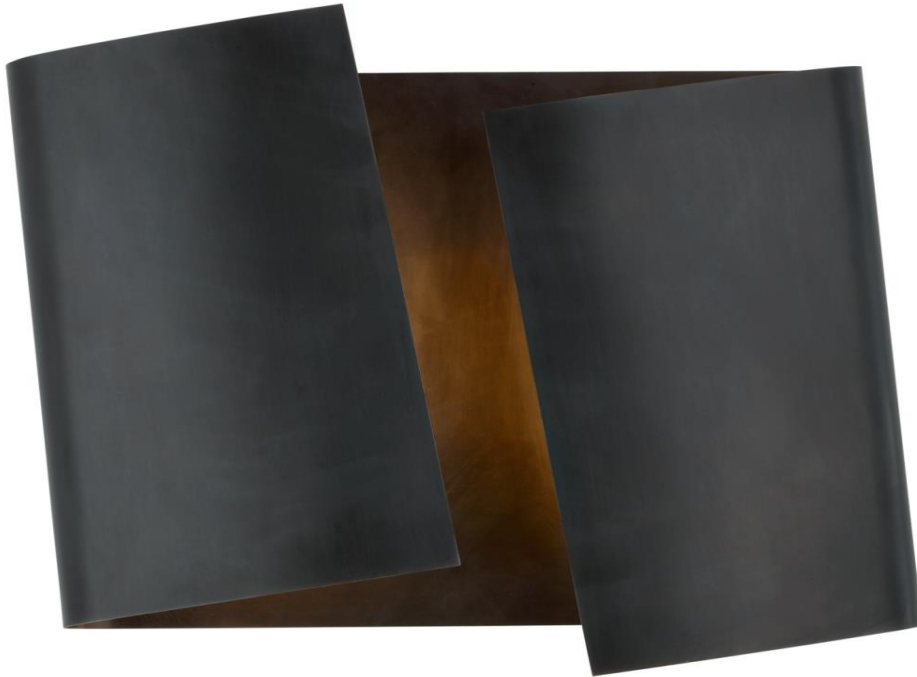

Piel Left Twisted Sconce

KW2630BZ

Materials Shown

Bronze

Available in

Antique-Burnished Brass

Bronze

Pewter

Dimensions

O/A Height: 11.5"

Width: 13"

Extension: 2.5"

Backplate: 8.5" x 10" Rectangle

Socket

Dedicated LED

Wattage

20w (1600lm)

Weight

9lbs